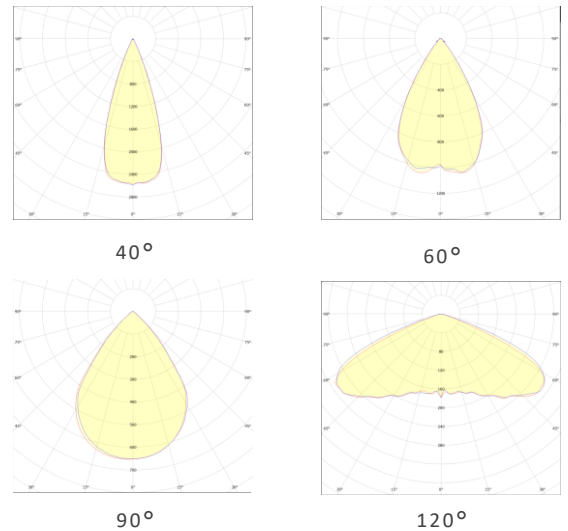

## Optical Beam Angles

## Technical Specifications

Power	:55W
Input Voltage	:24 VDC
Power Factor	:>0,95
Effectiveness Factor	:140lm/W
Luminous Flux	:7700lm
Light Angle	:40°, 60°, 90°, 120°
Color Temperature (CCT)	:3000K /4000K/5000K/ 6500K
Color Rendering Index (CRI)	:80+
IP Protection Class	:IP 66
Dimensions	:364,3 x 278 x 51,8 mm
Weight	:2.5 kg
Warranty Period	:3 Year

## Product Variations

Product Code	Power	Input Voltage	Luminous Flux	Light Angle	Dimensions	Weight
ANT-055SM-00402-850-9004	55 W	24 VDC	7700lm	40°	364,3 x 278 x 51,8 mm	2.5 kg
ANT-055SM-00602-850-9004	55 W	24 VDC	7700lm	60°	364,3 x 278 x 51,8 mm	2.5 kg
ANT-055SM-00902-850-9004	55 W	24 VDC	7700lm	90°	364,3 x 278 x 51,8 mm	2.5 kg
ANT-055SM-01202-850-9004	55 W	24 VDC	7700lm	120°	364,3 x 278 x 51,8 mm	2.5 kg