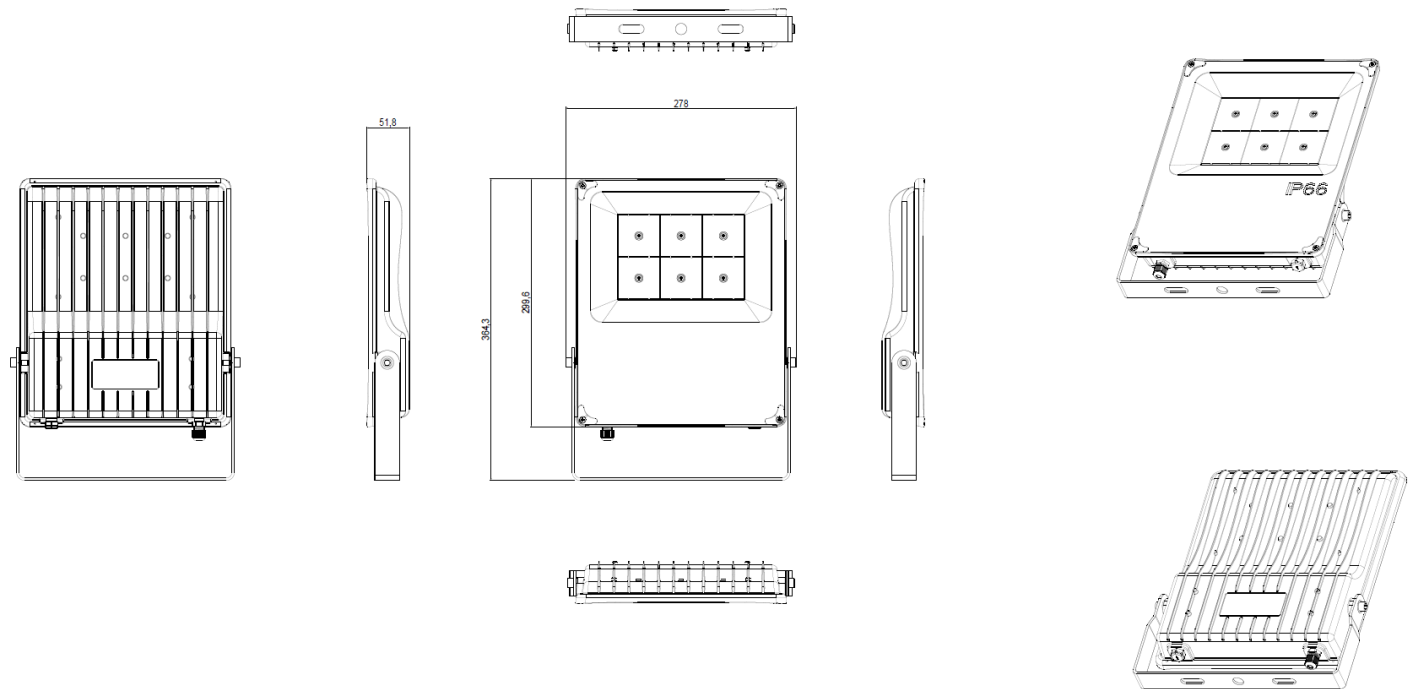

## Optical Beam Angles

## Technical Specifications

Power	:55W
Input Voltage	:24 VDC
Power Factor	:>0,95
Effectiveness Factor	:140lm/W
Luminous Flux	:7700lm
Light Angle	:40°, 60°, 90°, 120°
Color Temperature (CCT)	:3000K /4000K/5000K/ 6500K
Color Rendering Index (CRI)	:80+
IP Protection Class	:IP 66
Dimensions	:364,3 x 278 x 51,8 mm
Weight	:2.5 kg
Warranty Period	:3 Year

## Product Variations

Product Code	Power	Input Voltage	Luminous Flux	Light Angle	Dimensions	Weight
ANT-055SM-00402-850-9004	55 W	24 VDC	7700lm	40°	364,3 x 278 x 51,8 mm	2.5 kg
ANT-055SM-00602-850-9004	55 W	24 VDC	7700lm	60°	364,3 x 278 x 51,8 mm	2.5 kg
ANT-055SM-00902-850-9004	55 W	24 VDC	7700lm	90°	364,3 x 278 x 51,8 mm	2.5 kg
ANT-055SM-01202-850-9004	55 W	24 VDC	7700lm	120°	364,3 x 278 x 51,8 mm	2.5 kg