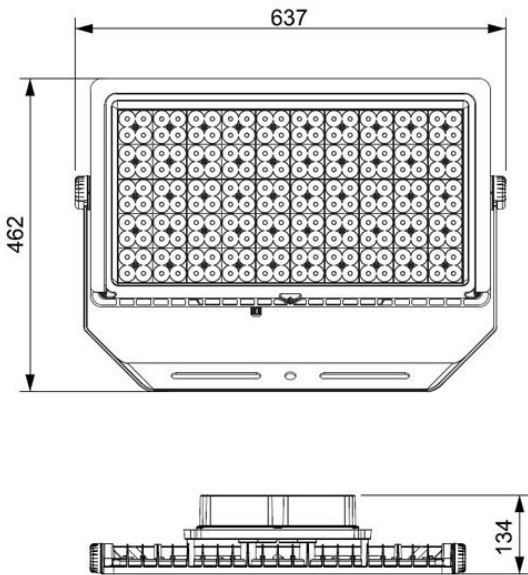

Optical Beam Angles

Vega Projector 600W

Technical Specifications

Model	: Vega		
Power	: 600W		
Input Voltage	: 100-277V AC 50/60Hz		
Power Coefficient	: 0,99		
Lumen	: >78954		
Number of Led	200 Pcs / SMD 5050 or 3535 High Power	Light Color	3000-4000-5000-6500K
Color Rendering (CRI)	70/80/90 Optional	Led LM80(L70) Lifetime	>60.000 Hours
Operating Temperature	-30 / +55°C	Lens Angle	7°-10°-15°-30°-45°-60°-80°
Ip Protection Class	IP66 Outdoor	Body Material	Aluminum Injection
Front Section	4mm Tempered Glass	Mounting Foot Screw Diameter	10 or 12 mm
Mounting Foot 2 Screw Spacing	20 cm	Weight	15,4 kg
Dimensions	63,7 x 46,2 x 13,4 cm	Test Standards	EN 60598-1, EN 60598-2-5

* Lumen values are given for CRI 70.

Technical Drawing (Side View) and Connection Diagram

Product Images