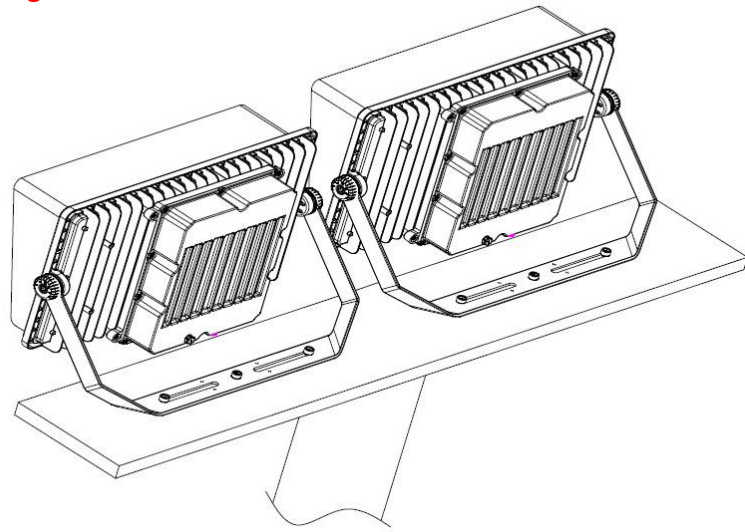

Optical Beam Angles

Vega Projector 600W

Technical Specifications

Model	: Vega		
Power	: 600W		
Input Voltage	: 100-277V AC 50/60Hz		
Power Coefficient	: 0,99		
Lumen	: >78954		
Number of Led	200 Pcs / SMD 5050 or 3535 High Power	Light Color	3000-4000-5000-6500K
Color Rendering (CRI)	70/80/90 Optional	Led LM80(L70) Lifetime	>60.000 Hours
Operating Temperature	-30 / +55°C	Lens Angle	7°-10°-15°-30°-45°-60°-80°
Ip Protection Class	IP66 Outdoor	Body Material	Aluminum Injection
Front Section	4mm Tempered Glass	Mounting Foot Screw Diameter	10 or 12 mm
Mounting Foot 2 Screw Spacing	20 cm	Weight	15,4 kg
Dimensions	63,7 x 46,2 x 13,4 cm	Test Standards	EN 60598-1, EN 60598-2-5

* Lumen values are given for CRI 70.

Technical Drawing (Side View) and Connection Diagram

Product Images