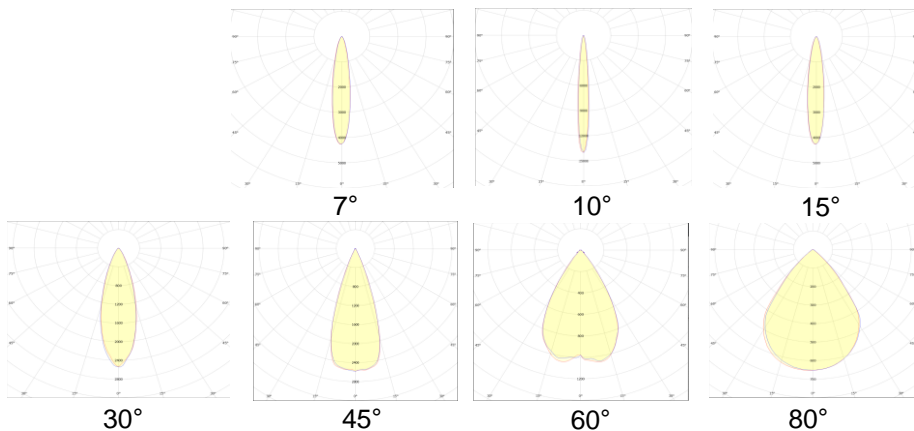

Optical Beam Angles

Vega Projector 600W

Technical Specifications

Model	: Vega		
Power	: 600W		
Input Voltage	: 100-277V AC 50/60Hz		
Power Coefficient	: 0,99		
Lumen	: >78954		
Number of Led	200 Pcs / SMD 5050 or 3535 High Power	Light Color	3000-4000-5000-6500K
Color Rendering (CRI)	70/80/90 Optional	Led LM80(L70) Lifetime	>60.000 Hours
Operating Temperature	-30 / +55°C	Lens Angle	7°-10°-15°-30°-45°-60°-80°
Ip Protection Class	IP66 Outdoor	Body Material	Aluminum Injection
Front Section	4mm Tempered Glass	Mounting Foot Screw Diameter	10 or 12 mm
Mounting Foot 2 Screw Spacing	20 cm	Weight	15,4 kg
Dimensions	63,7 x 46,2 x 13,4 cm	Test Standards	EN 60598-1, EN 60598-2-5

* Lumen values are given for CRI 70.

Technical Drawing (Side View) and Connection Diagram

Product Images